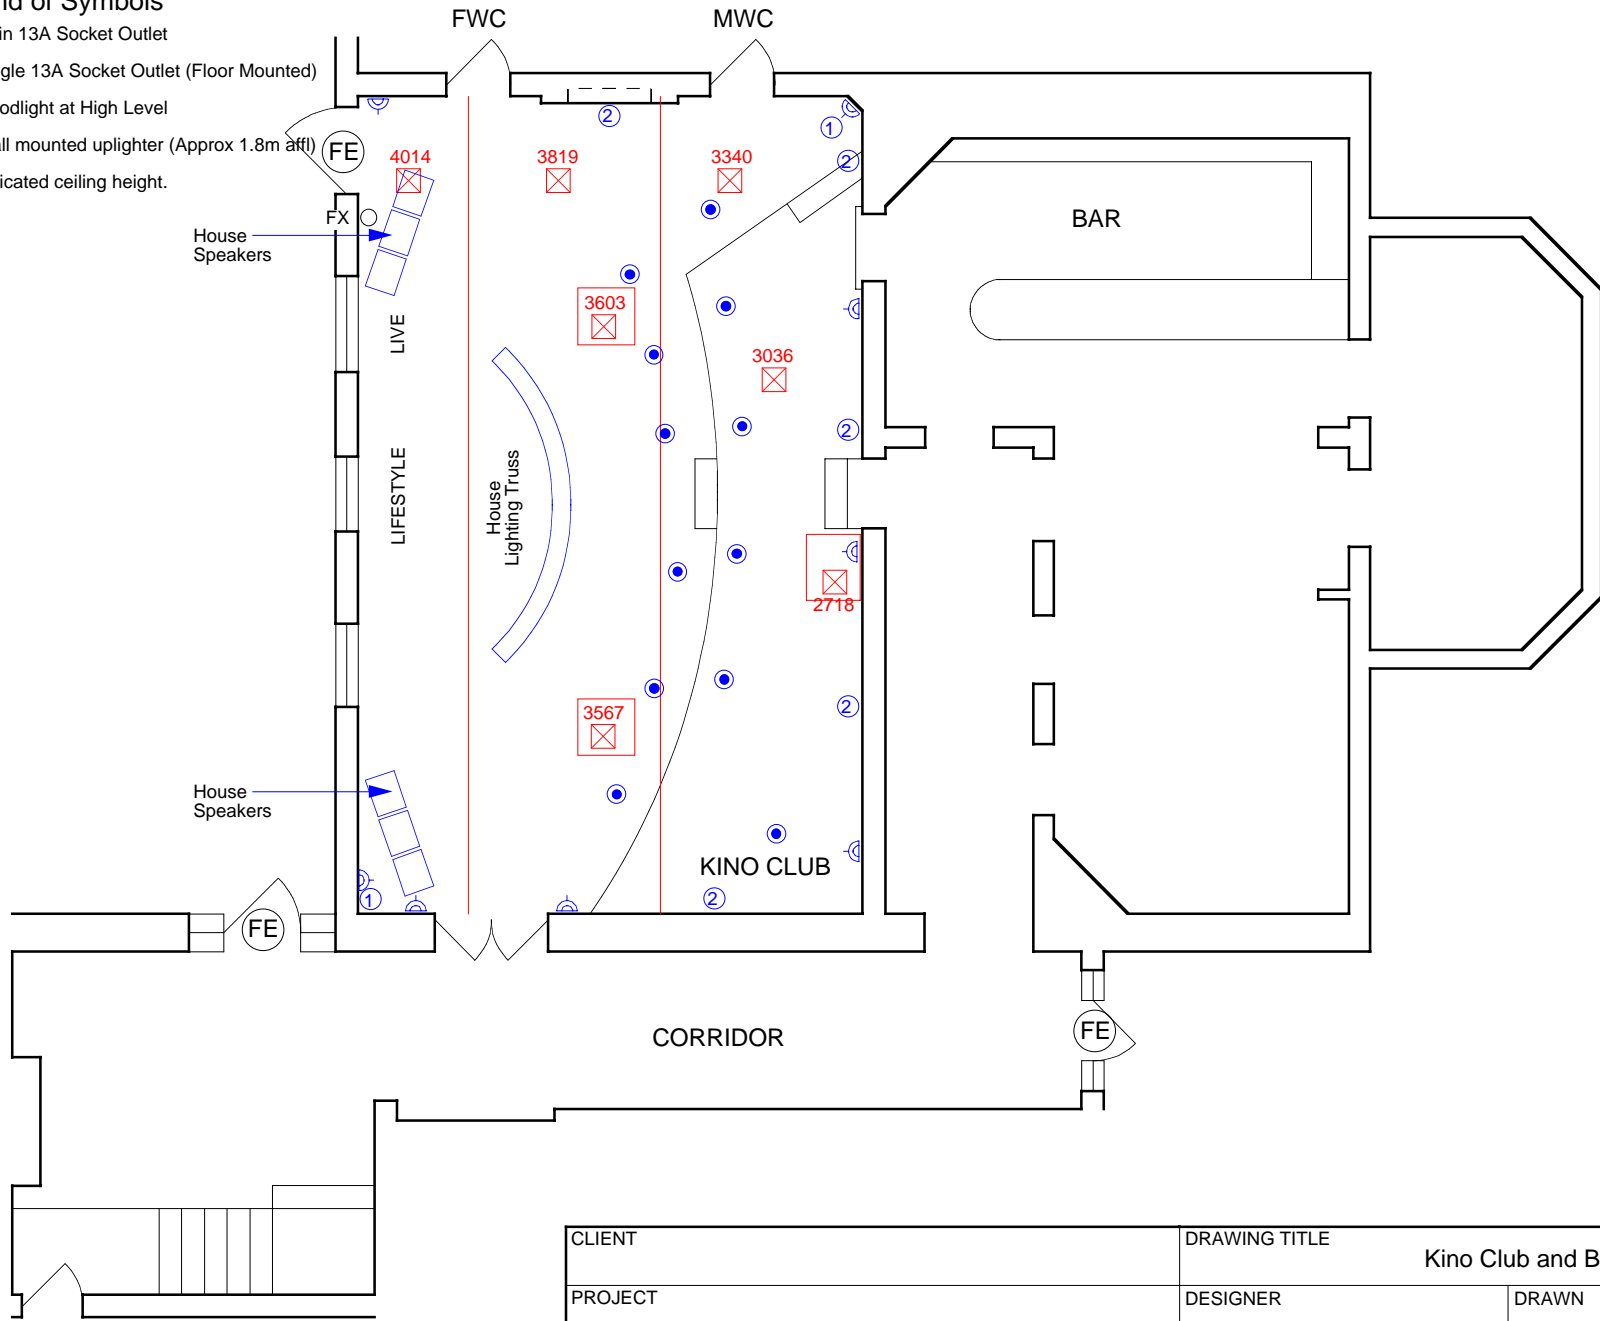

**Legend of Symbols**

-  Twin 13A Socket Outlet
-  Single 13A Socket Outlet (Floor Mounted)
-  Floodlight at High Level
-  Wall mounted uplighter (Approx 1.8m affl)
-  Indicated ceiling height.

CLIENT	DRAWING TITLE	
PROJECT	Kino Club and Bar	
JOB NO.	DESIGNER	DRAWN
VENUE	SCALE	DATE
Hotel Barcelona	REVISION	DRAWING NO.

THIS DRAWING AND ANY INFORMATION CONTAINED THEREON IS THE COPYRIGHT OF WARWICK CORPORATE EVENTS ©