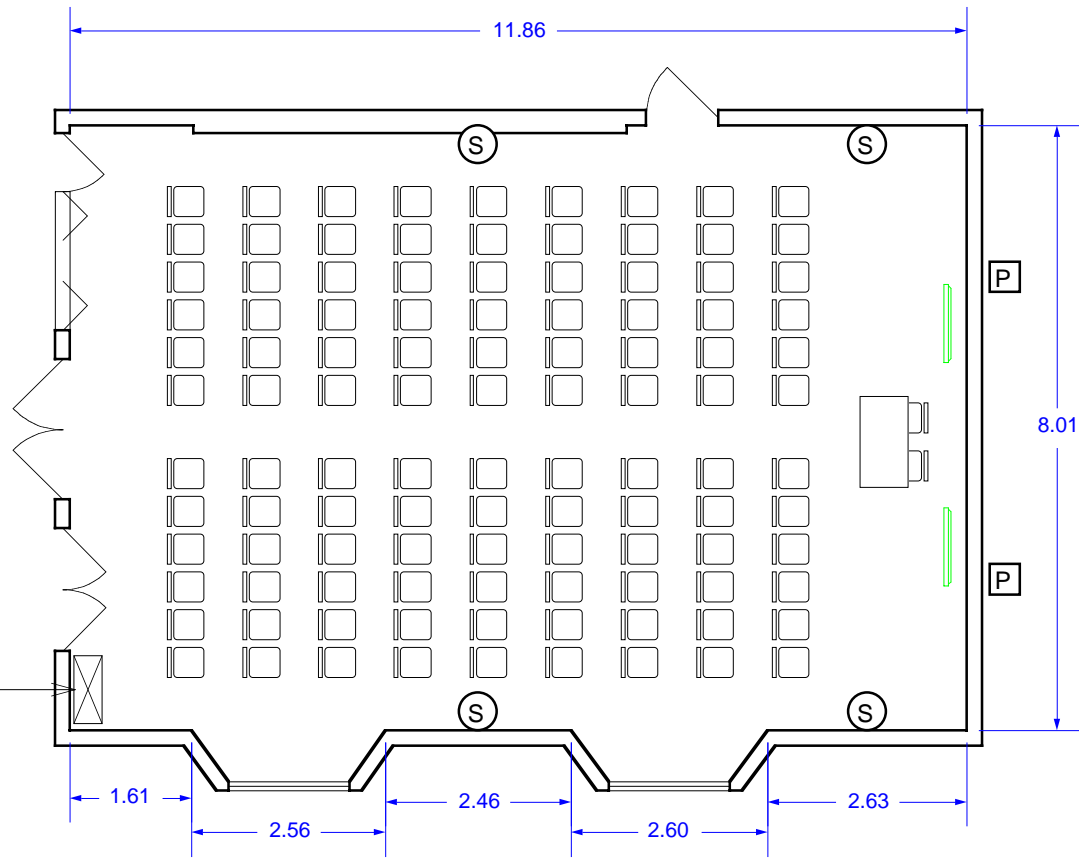

KEY TO SYMBOLS.

☒2310

Ⓢ Speakon patch point.

Ⓟ Plasma Position

☒ Room Height

Patch back to here for speakon, BNC and VGA.

CLIENT	Royal Clarence Hotel	DRAWING TITLE		Clarence Room Theatre Style	
PROJECT	-	DESIGNER	D Warwick	DRAWN	P.L.Hart
JOB NO.	RCH/	SCALE	1:100 @ A4	DATE	27.10.05
VENUE	Royal Clarence Hotel, Exeter	REVISION	-	DRAWING NO.	RCH/