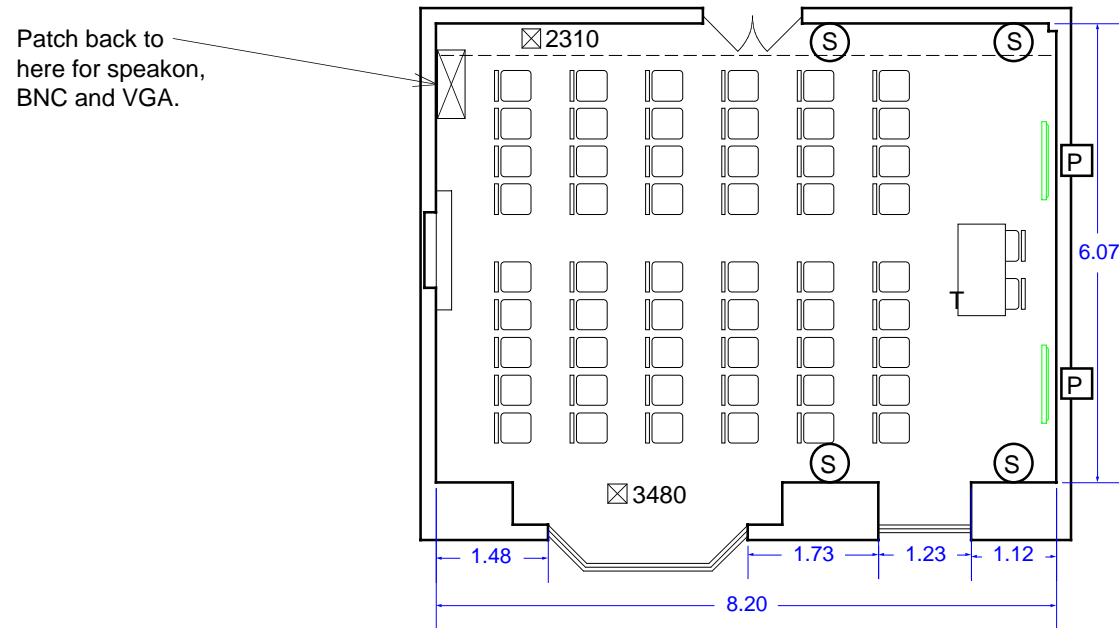

KEY TO SYMBOLS.

- Ⓢ Speakon patch point.
- Ⓟ Plasma mounting bracket with integral VGA patch, BNC patch and 13A.
- ⊠ Room Height

CLIENT	Royal Clarence Hotel	DRAWING TITLE		Cathedral Room Theatre Style	
PROJECT	-	DESIGNER	D Warwick	DRAWN	P.L.Hart
JOB NO.	RCH/	SCALE	1:100 @ A4	DATE	27.10.05
VENUE	Royal Clarence Hotel, Exeter	REVISION	-	DRAWING NO.	RCH/